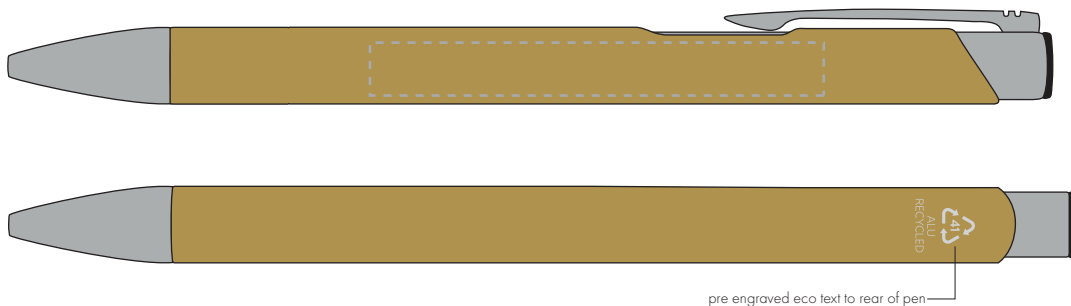

Your Ref:  
Our Ref:Quantity:  
Version: 1Product Code: TPC982001  
Product Colour: GOLD**PRINTING CONCERNS:**

We stock this item in the following colours

**PANTONE REFERENCE(S)**

- Colour 1
- Colour 2
- Colour 3
- Colour 4

ARTWORK SCALE 100%

ARTWORK SCALE 100%  
Side Print Area:  
60mm x 7mm

Product Image for visualisation  
- colours may vary

The dashed line is to demonstrate print area and will not appear on your printed item